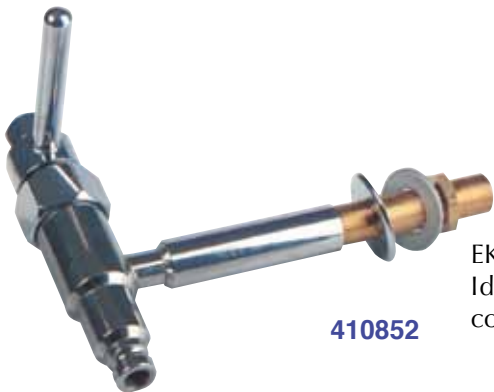

Hospitality Accessories

Hospitality

410851

Brumby tap with 4" extension. Ideal for fridge connection

C02-ASS-1.2

Quick fit hand wheel connection + HP NRV + High pressure anti kink/anti whip hose + C02 connection

410852

EK tap with 3" extension. Ideal for fridge or bar connection

410855

Liquid beer line with fittings 2.5 Metres

410853-Chrome
410853-SS

Beer gun tap available in Chrome or Stainless Steel. Ideal for portable systems