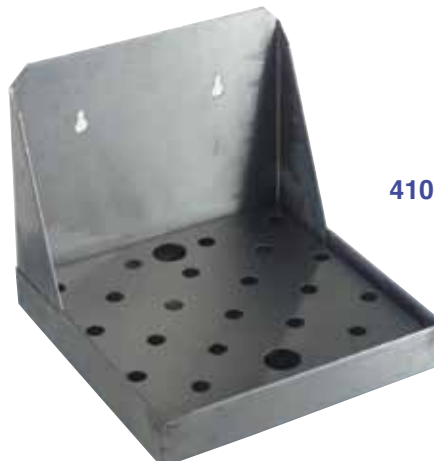

Hospitality Accessories

Hospitality

410851

Brumby tap with 4" extension. Ideal for fridge connection

C02-ASS-1.2

Quick fit hand wheel connection + HP NRV + High pressure anti kink/anti whip hose + C02 connection

410852

EK tap with 3" extension. Ideal for fridge or bar connection

410855

Liquid beer line with fittings 2.5 Metres

410853-Chrome
410853-SS

Beer gun tap available in Chrome or Stainless Steel. Ideal for portable systems

410856

CO2 gas hose with connections, 2 metres

410857

Splash back beer tray in Stainless Steel 15cm x 15cm